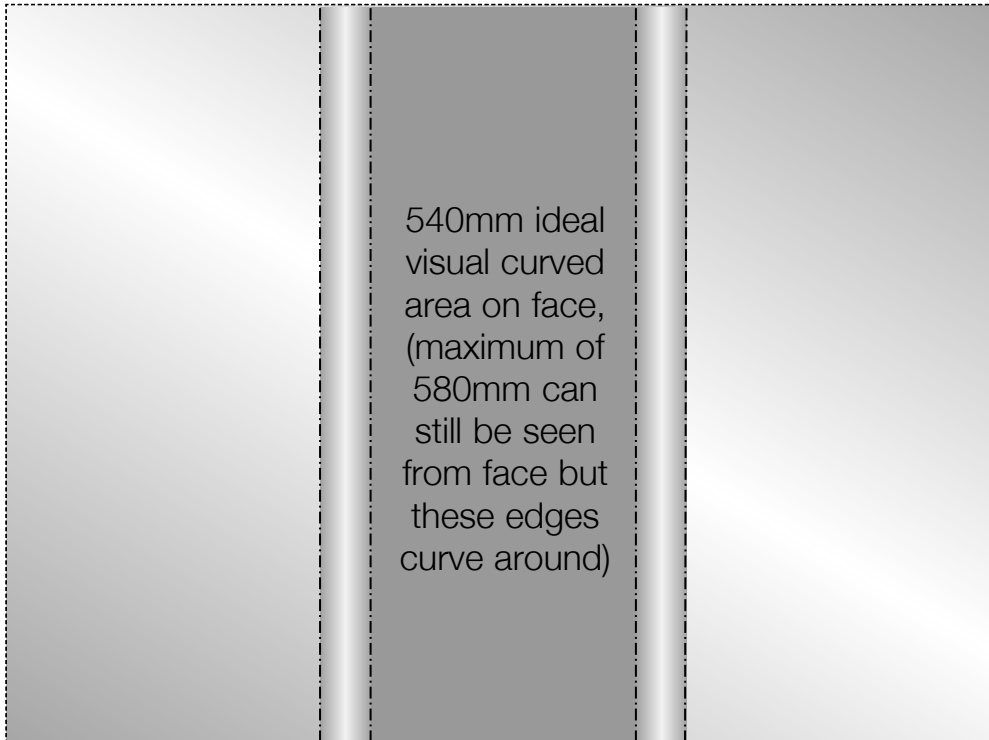

## MINI POPUP COUNTER Display Graphic Specification

Visible graphic area  
1329mm x 1000mm

### Magnetic tape placement