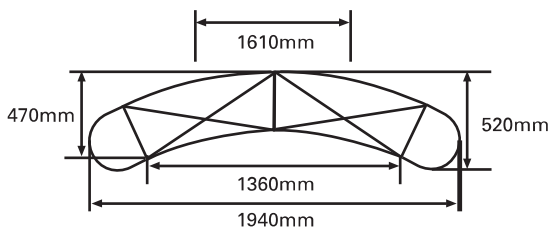

# 2x3 curved pop up

Display Graphic Specification

Overall graphic area  
2235mm x 2692mm  
N.B as approximately 50% of the (end) curve panel width may be concealed from view.  
Position image and text accordingly.

Overall finished print size  
2235mm x 2692mm  
(4 panels 673mm width)