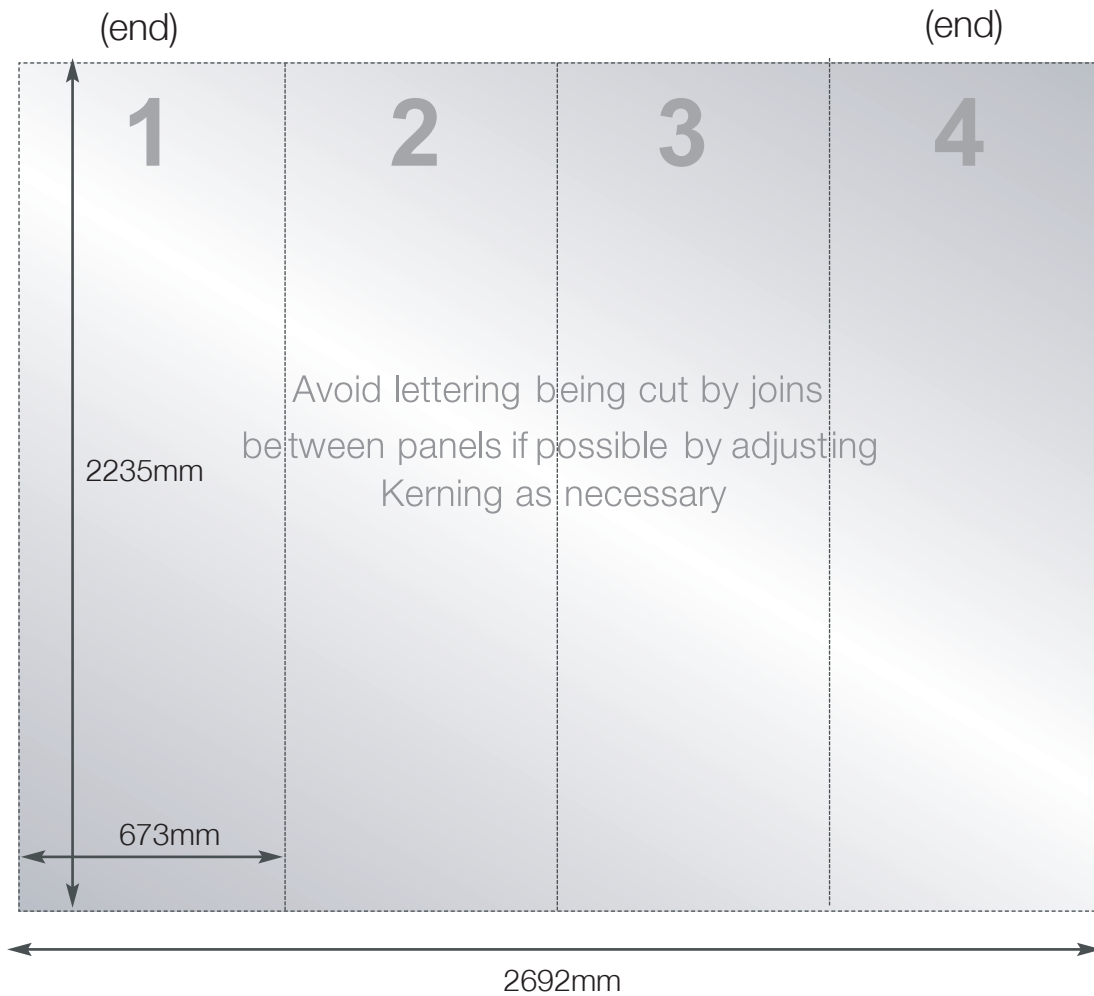

# 2x3 curved pop up

Display Graphic Specification

Overall graphic area  
2235mm x 2692mm  
N.B as approximately 50% of the (end) curve panel width may be concealed from view.  
Position image and text accordingly.

Overall finished print size  
2235mm x 2692mm  
(4 panels 673mm width)