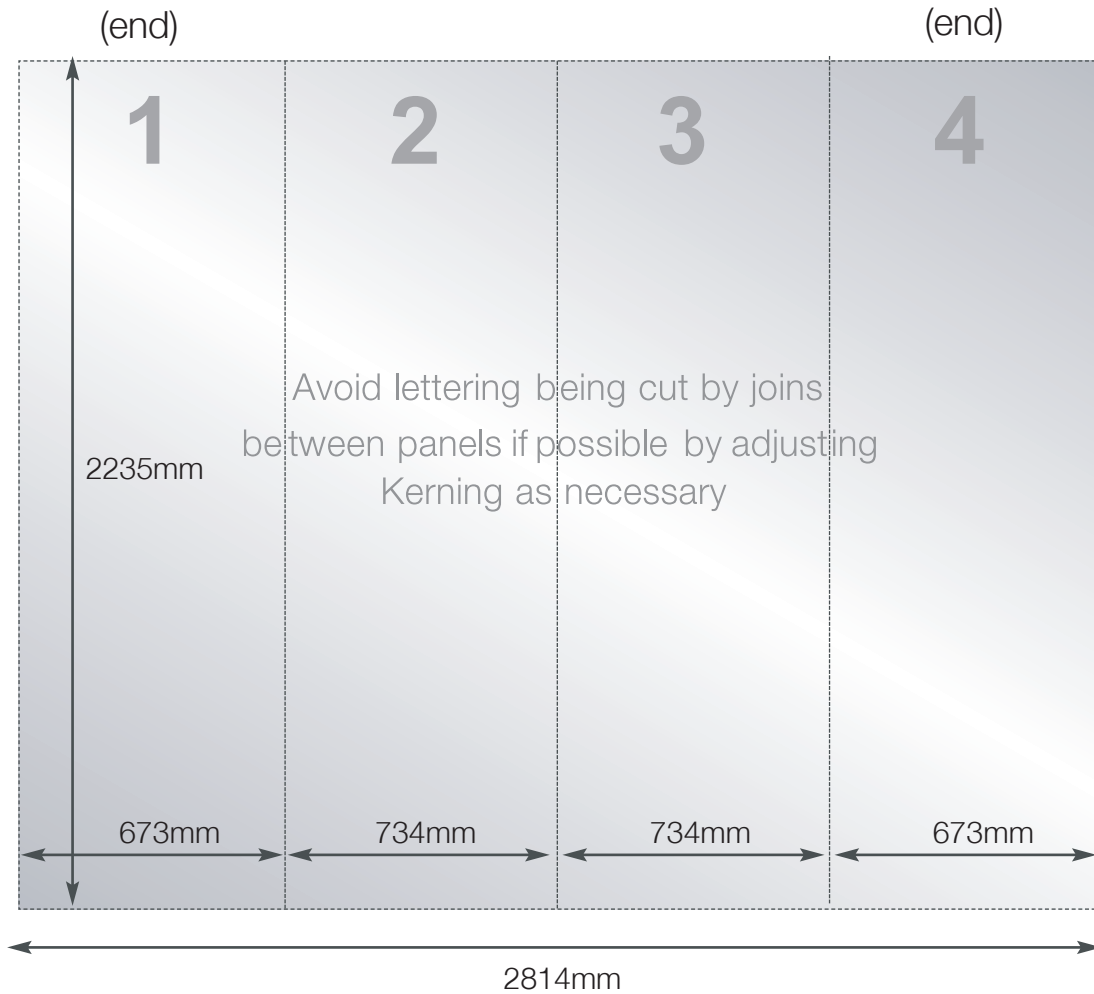

2x3 straight pop up

Display Graphic Specification

Overall graphic area
2235mm x 2814mm
N.B as approximately 50% of the (end) curve panel width may be concealed from view.
Position image and text accordingly.

Overall finished print size
2235mm x 2814mm
(4 panels)