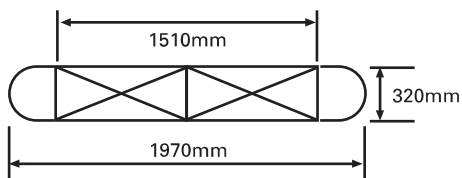

2x3 straight pop up

Display Graphic Specification

Overall graphic area
2235mm x 2814mm
N.B as approximately 50% of the (end) curve panel width may be concealed from view.
Position image and text accordingly.

Overall finished print size
2235mm x 2814mm
(4 panels)