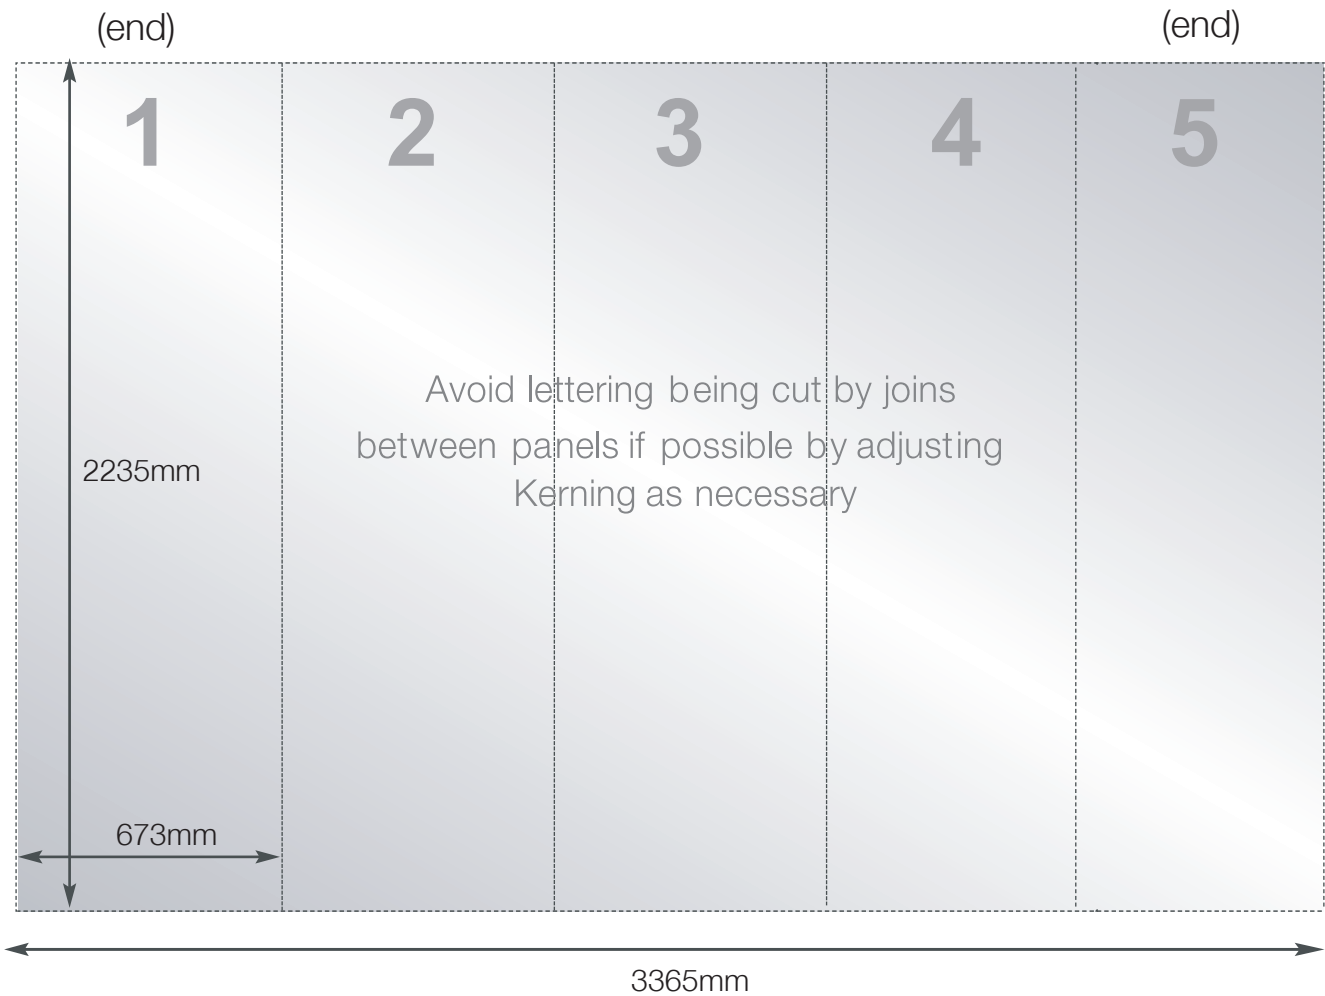

3x3 curved pop up

Display Graphic Specification

Overall graphic area
2235mm x 3365mm
N.B as approximately 50% of the (end) curve panel width may be concealed from view.
Position image and text accordingly.

Overall finished print size
2235mm x 3365mm
(5 panels 673mm width)