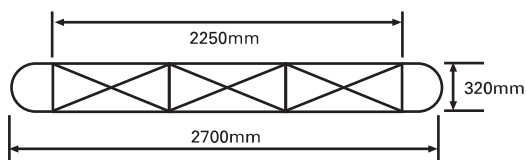

# 3x3 straight pop up

## Display Graphic Specification

Overall graphic area  
2235mm x 3548mm  
N.B as approximately 50% of the (end) curve panel width may be concealed from view.  
Position image and text accordingly.

Overall finished print size  
2235mm x 3548mm  
(5 panels)