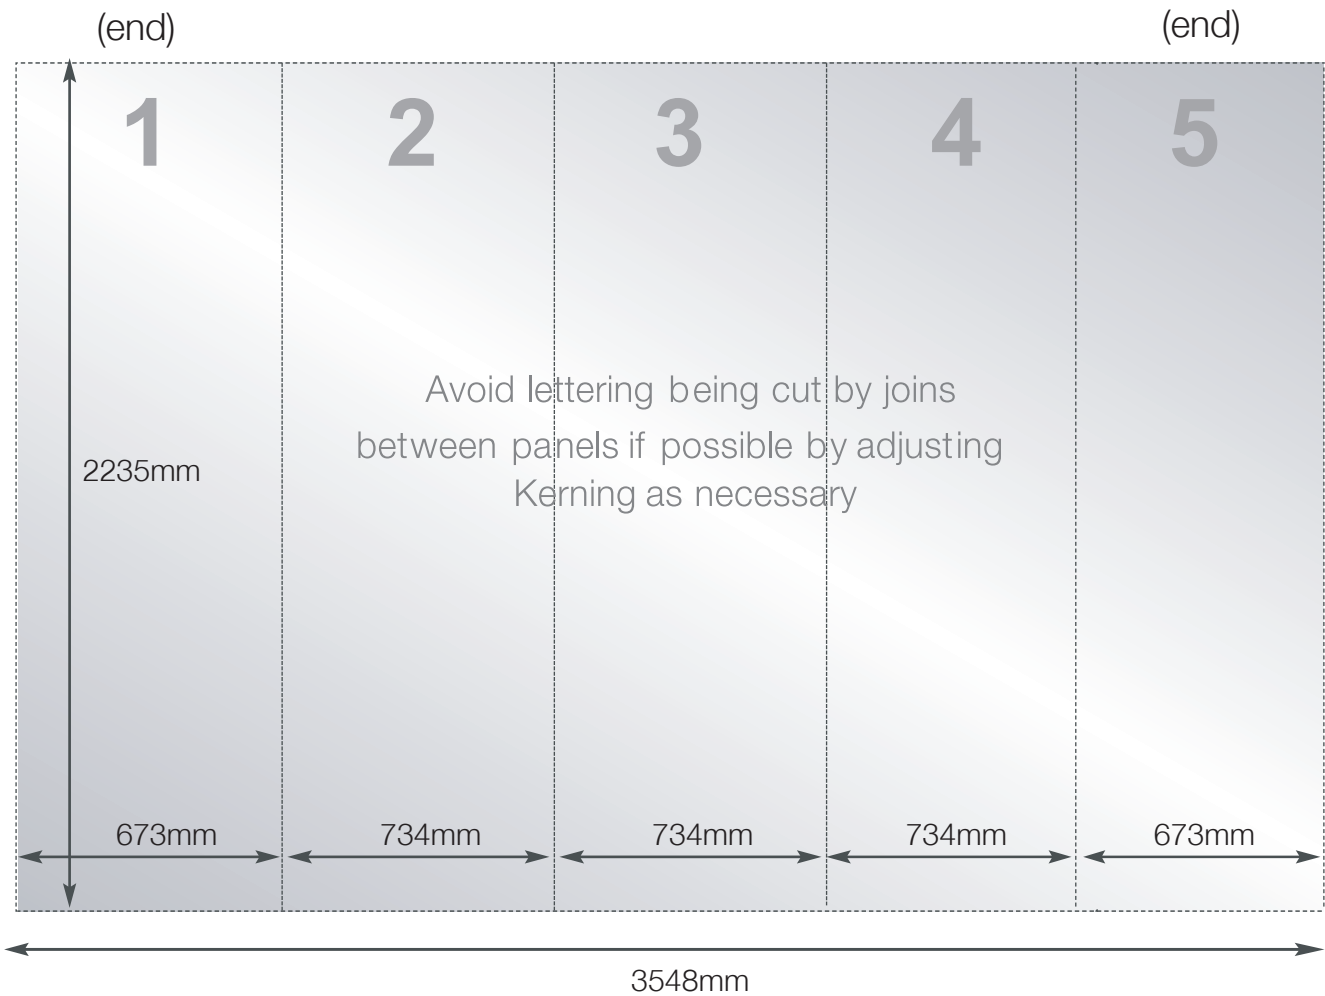

# 3x3 straight pop up

## Display Graphic Specification

Overall graphic area  
2235mm x 3548mm  
N.B as approximately 50% of the (end) curve panel width may be concealed from view.  
Position image and text accordingly.

Overall finished print size  
2235mm x 3548mm  
(5 panels)