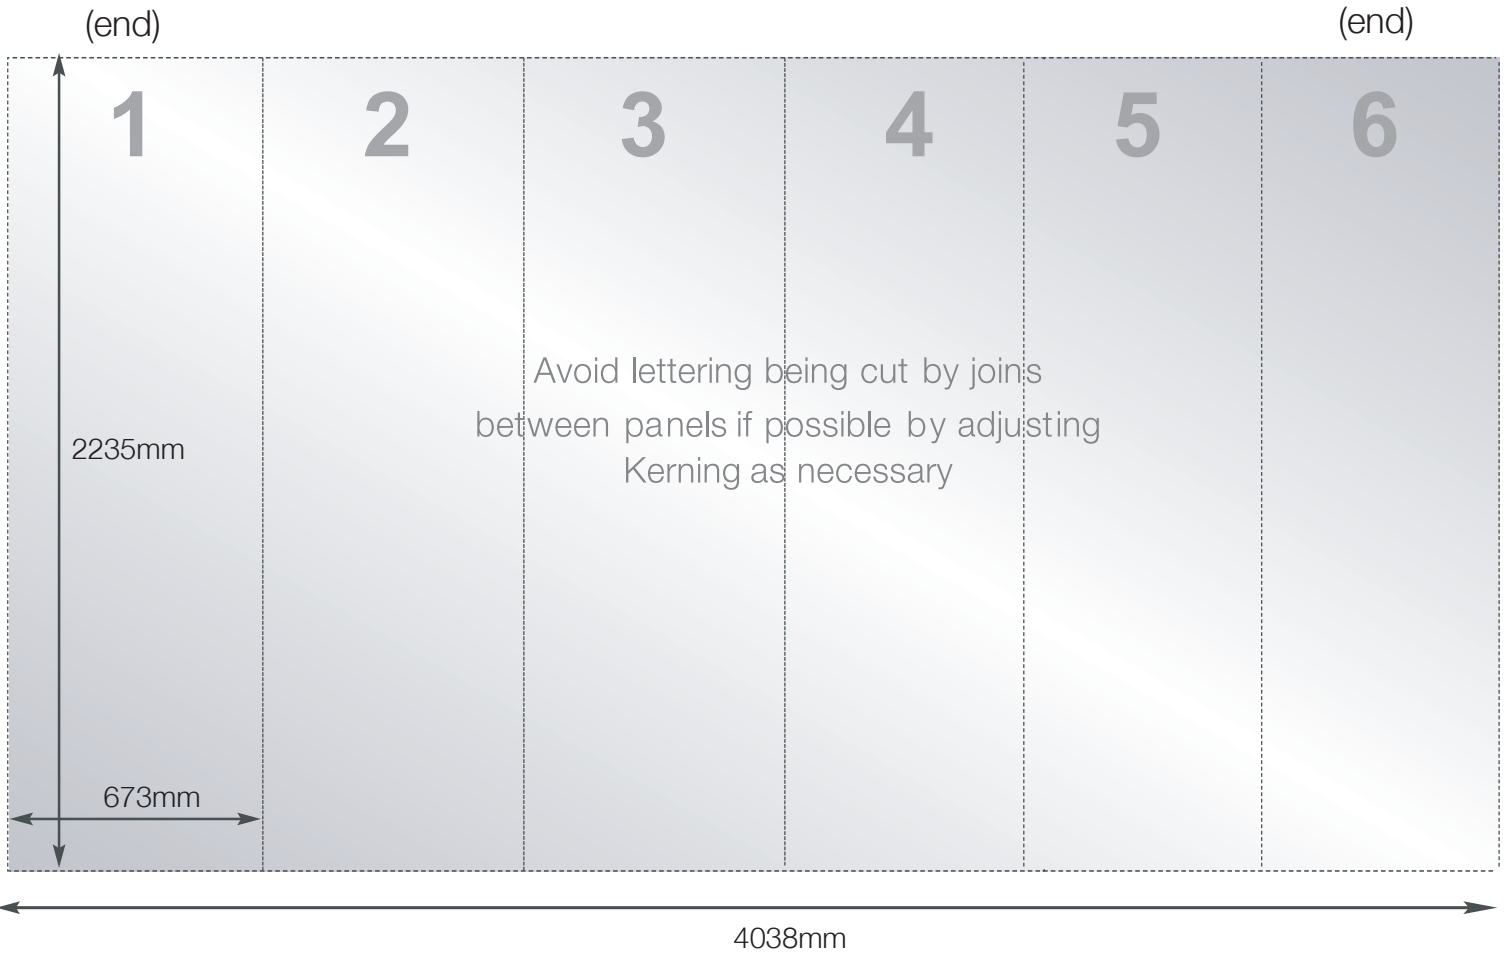

4x3 curved pop up

Display Graphic Specification

Overall graphic area
2235mm x 4038mm
N.B as approximately 50% of the (end) curve panel width may be concealed from view.
Position image and text accordingly.

Overall finished print size
2235mm x 4038mm
(6 panels 673mm width)