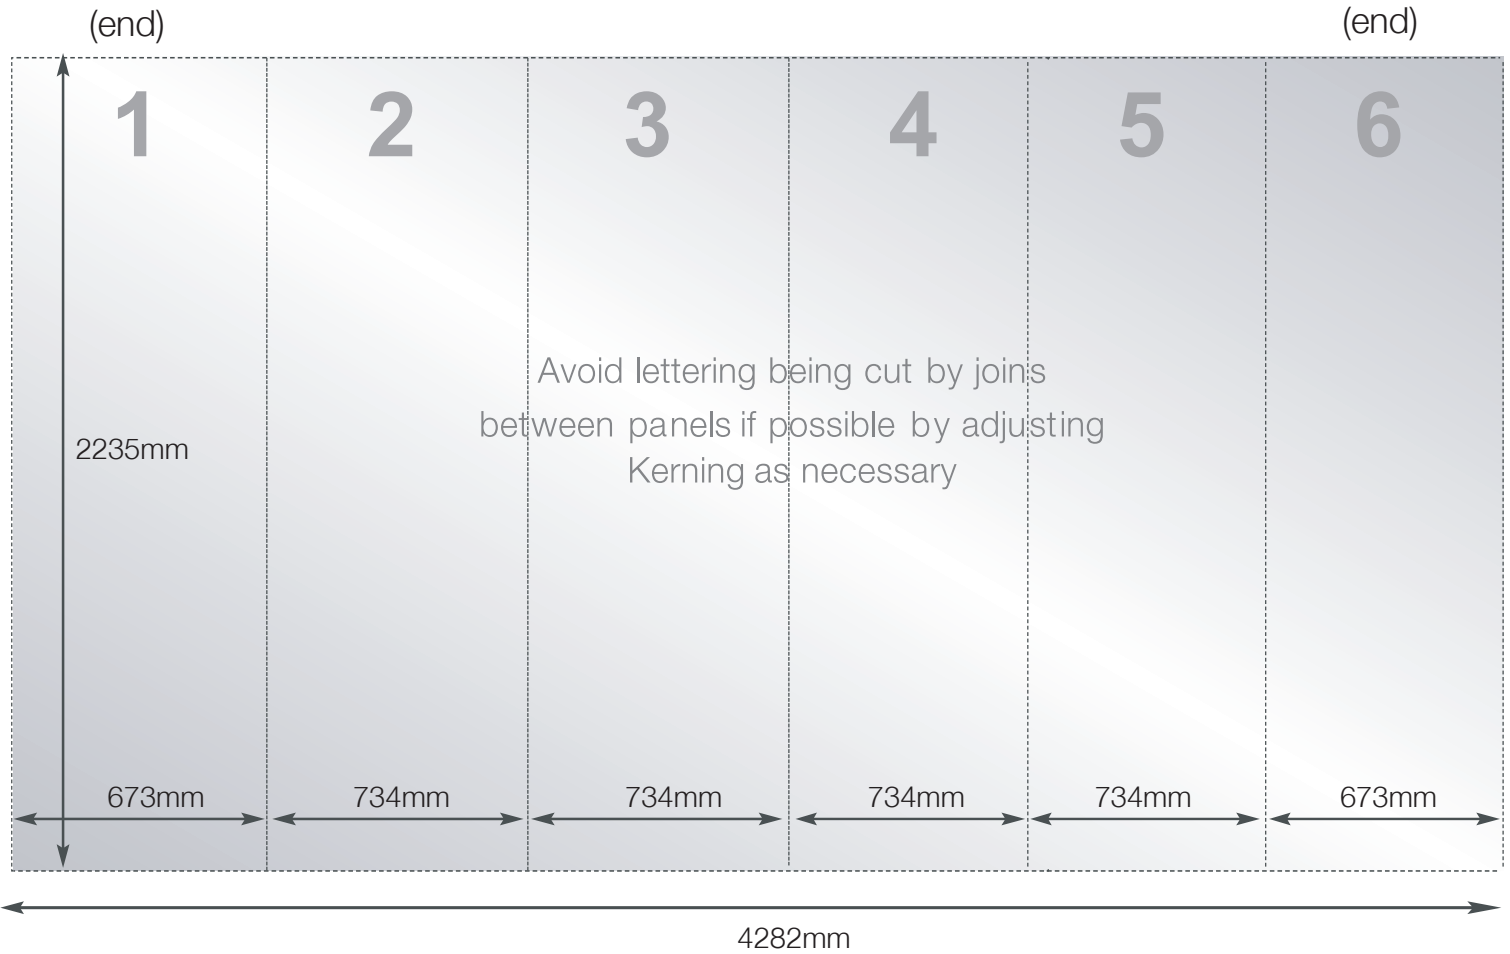

4x3 straight pop up

Display Graphic Specification

Overall graphic area
2235mm x 4282mm
N.B as approximately 50% of the (end) curve
panel width may be concealed from view.
Position image and text accordingly.

Overall finished print size
2235mm x 4282mm
(6 panels)