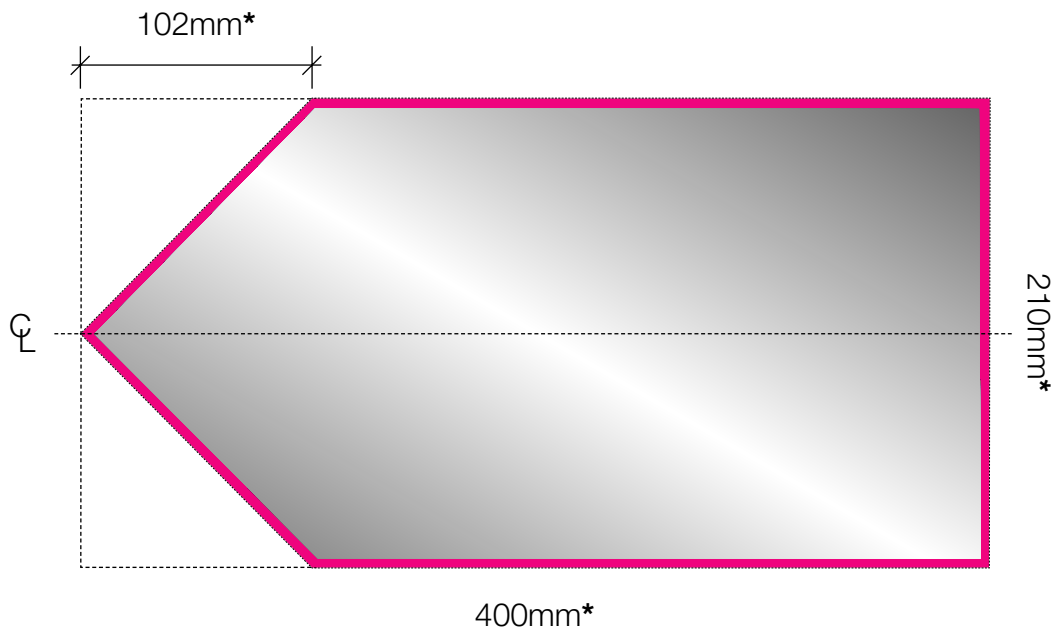

# POS Direction Graphic Specification

400mm x 210mm (x 2 with reverse side mirrored)

 Visible graphic area  
379mmW x 192mmH

 Finished print size  
400mmW x 210mmH

\* All dimensions refer to the finished print size